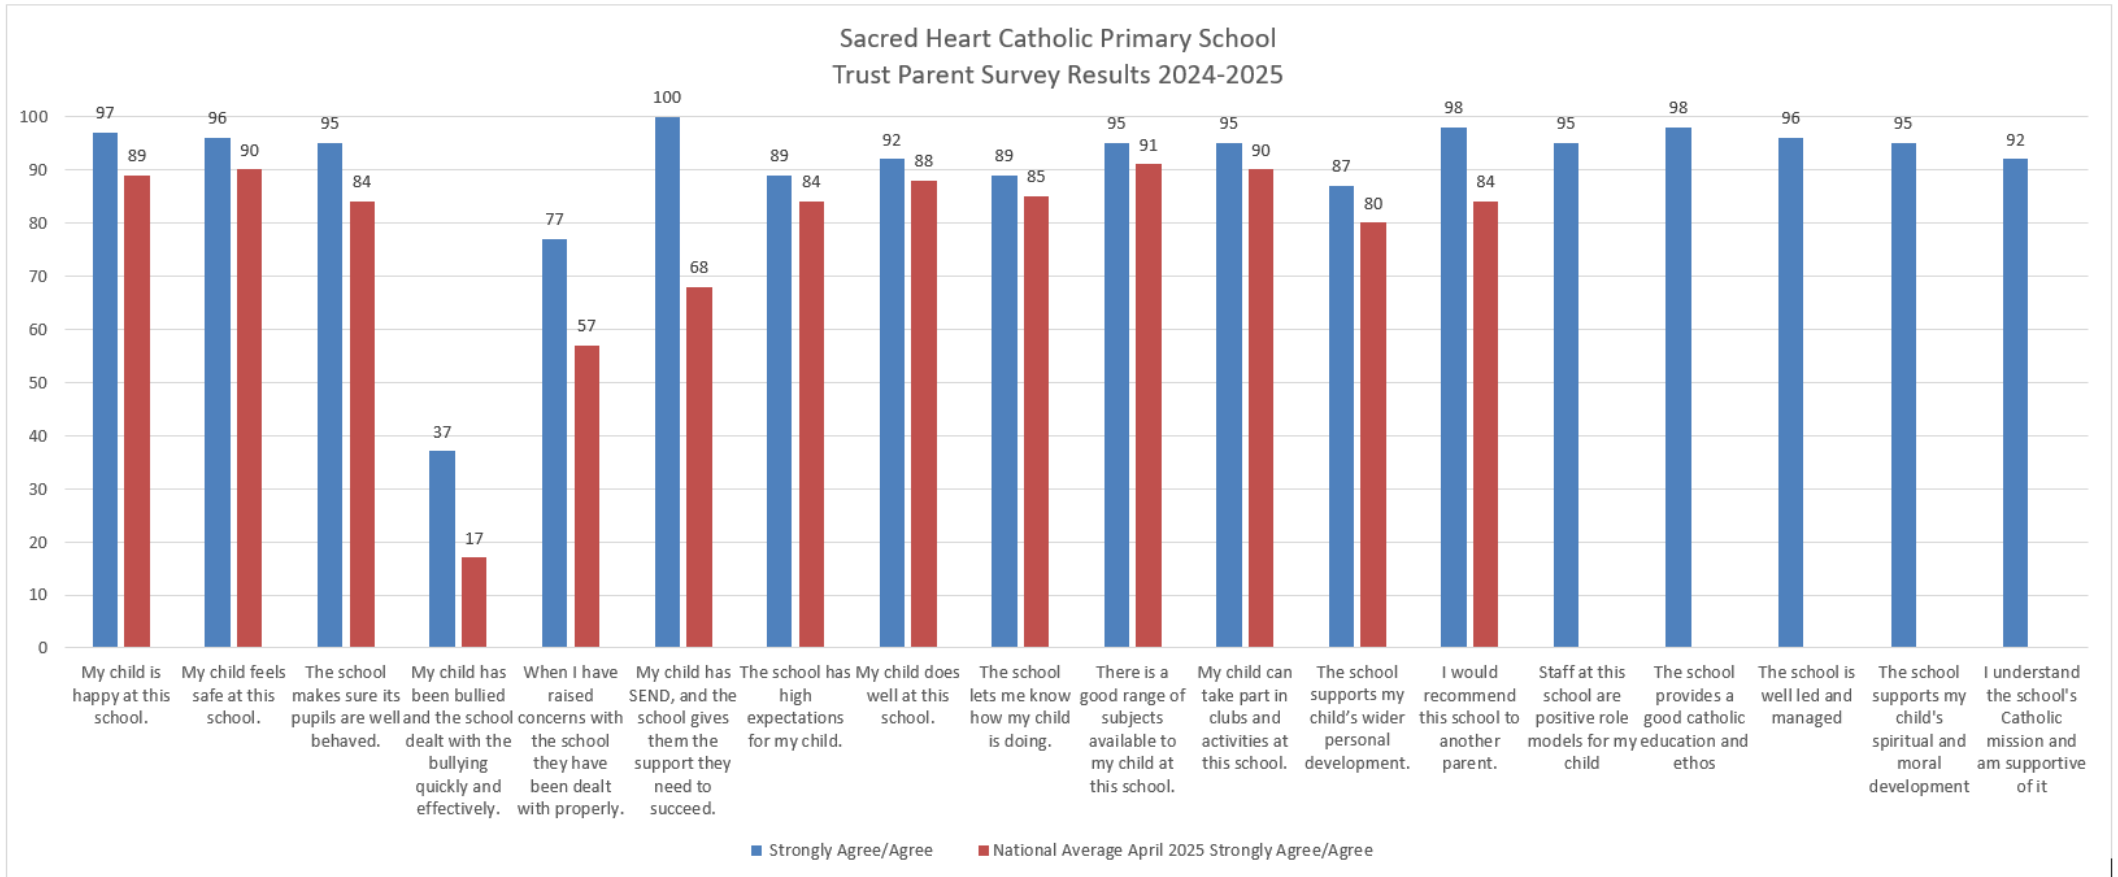

Sacred Heart Catholic Primary School Trust Parent Survey Results 2024-25

Parents' survey: 133 respondents, sampled by school via TEAMS Form. Questions followed the Ofsted Parent view questions as well as some S48 questions.